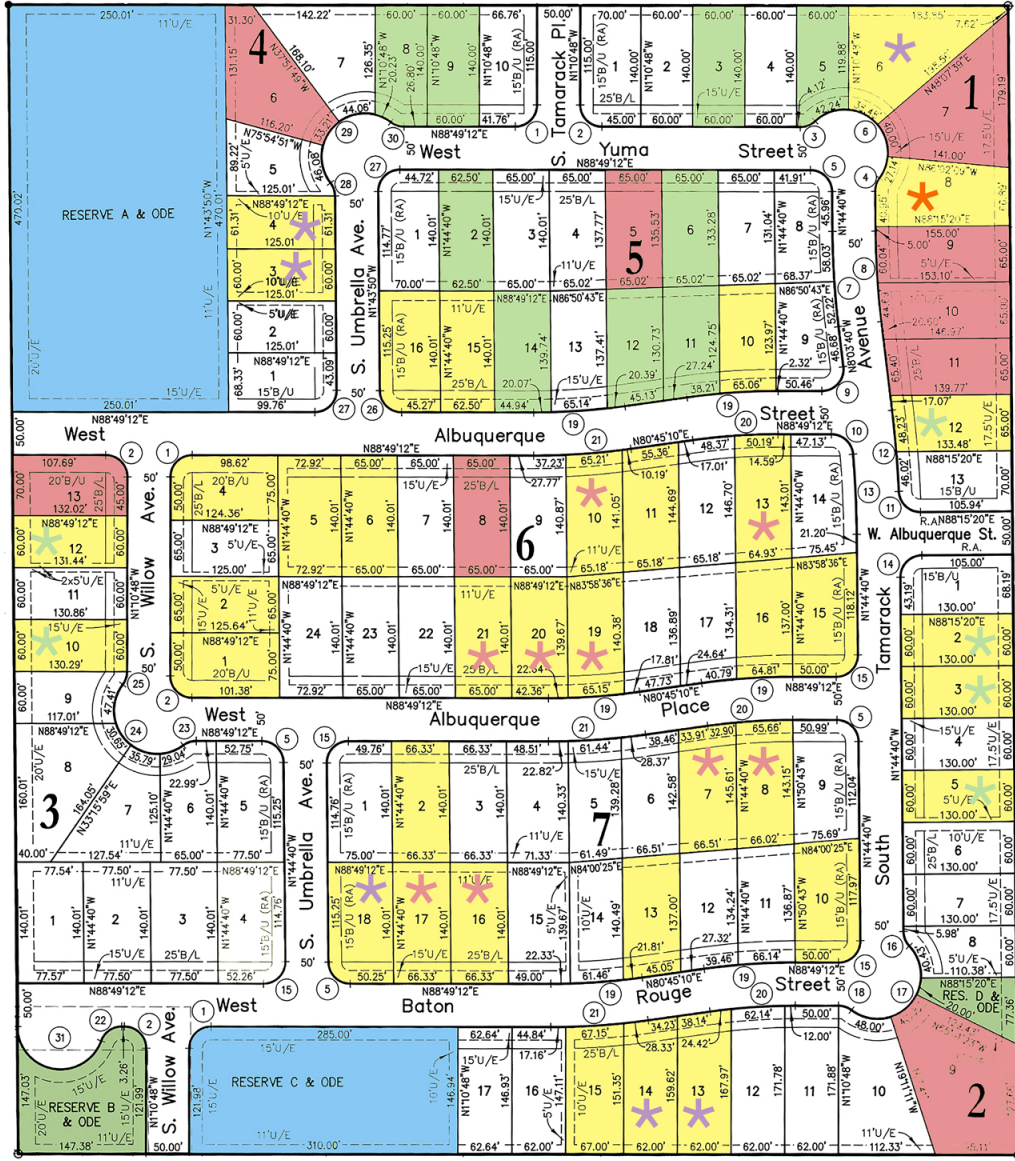

SHADOW TRAILS II

BIXBY SCHOOLS | LOCATED AT 121ST & 129TH E AVE
 NEIGHBORHOOD POOL AND POND WITH FOUNTAIN, HOA \$550/YEAR

- MODEL
- UNDER CONSTRUCTION
- AVAILABLE LOTS
- SOLD
- RESERVED

Lot Premiums

- ★ \$6000
- ★ \$5000
- ★ \$4000
- ★ \$3000
- ★ \$1000