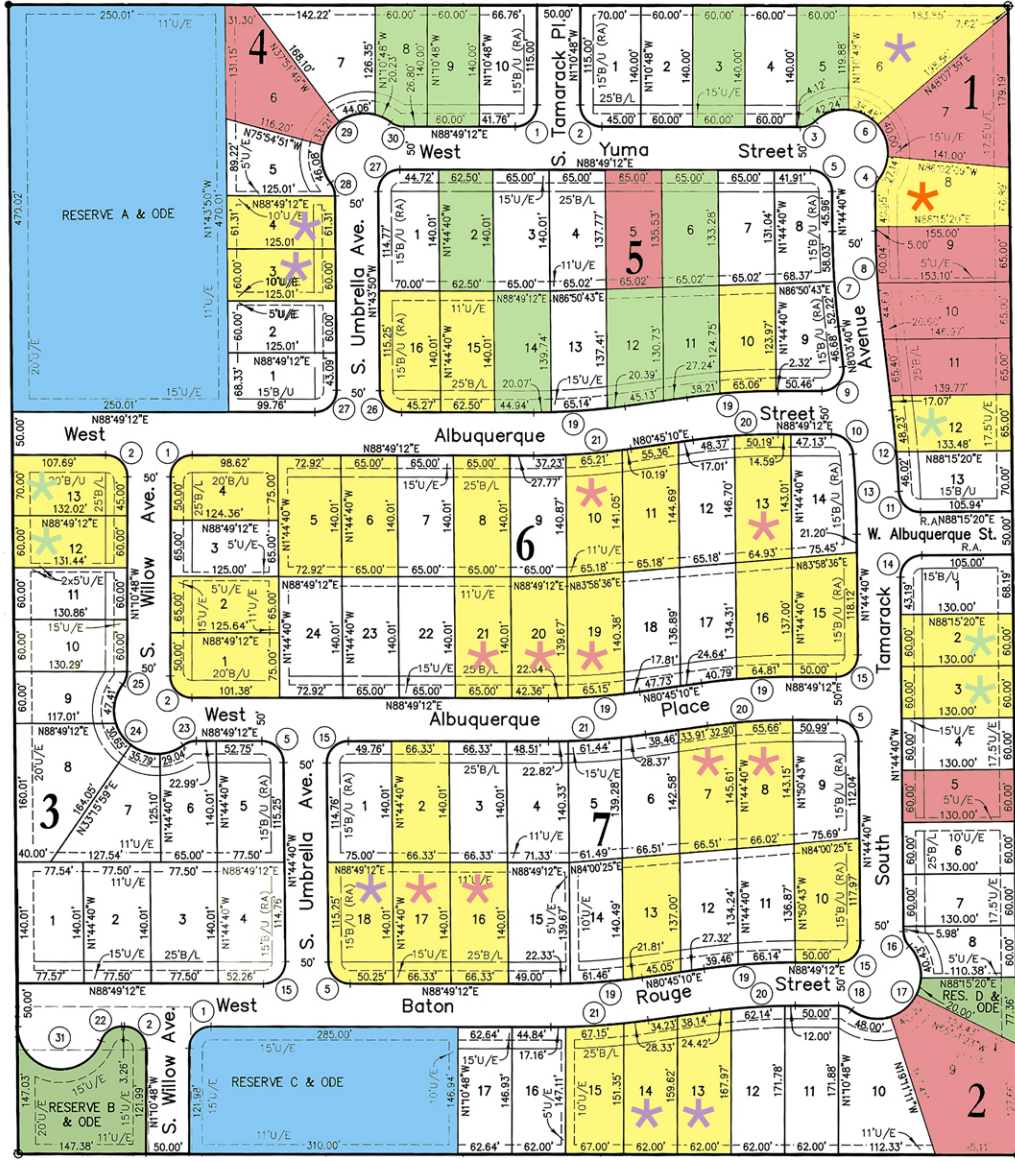

SHADOW TRAILS II

BIXBY SCHOOLS | LOCATED AT 121ST & 129TH E AVE
 NEIGHBORHOOD POOL AND POND WITH FOUNTAIN, HOA \$550/YEAR

- MODEL
- UNDER CONSTRUCTION
- AVAILABLE LOTS
- SOLD
- RESERVED

Lot Premiums

- ✦ \$6000
- ✦ \$5000
- ✦ \$4000
- ✦ \$3000
- ✦ \$1000